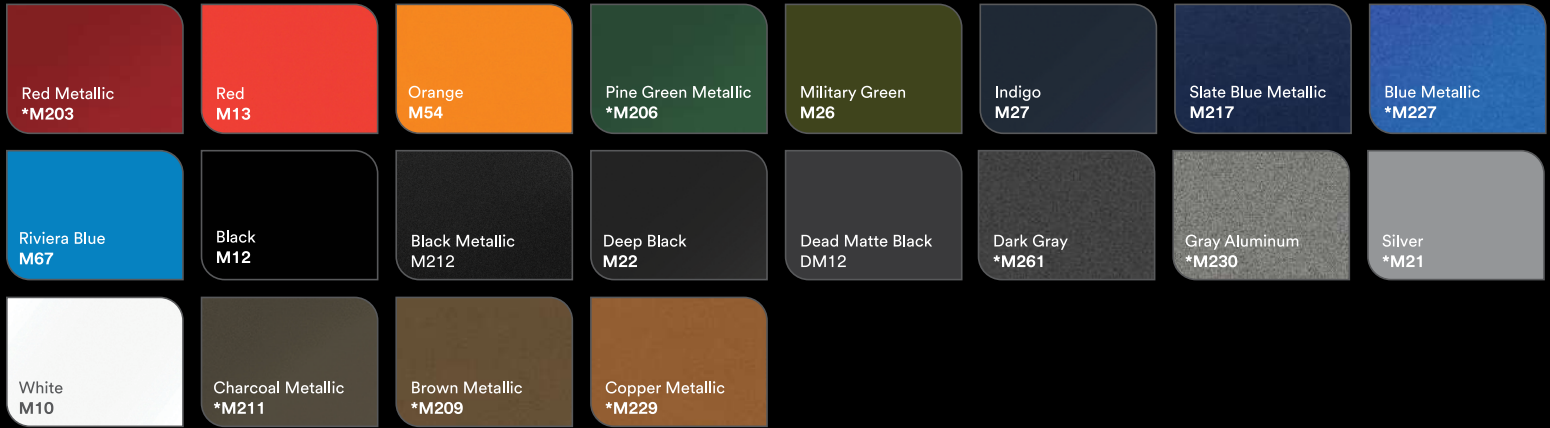

Gloss Light Green
G16

Create a sensation.

Choose from a bold assortment of colors, patterns and textures to design a vehicle wrap that stands out from the crowd.

Gloss

Satin

Textures

Matte

Color Flips