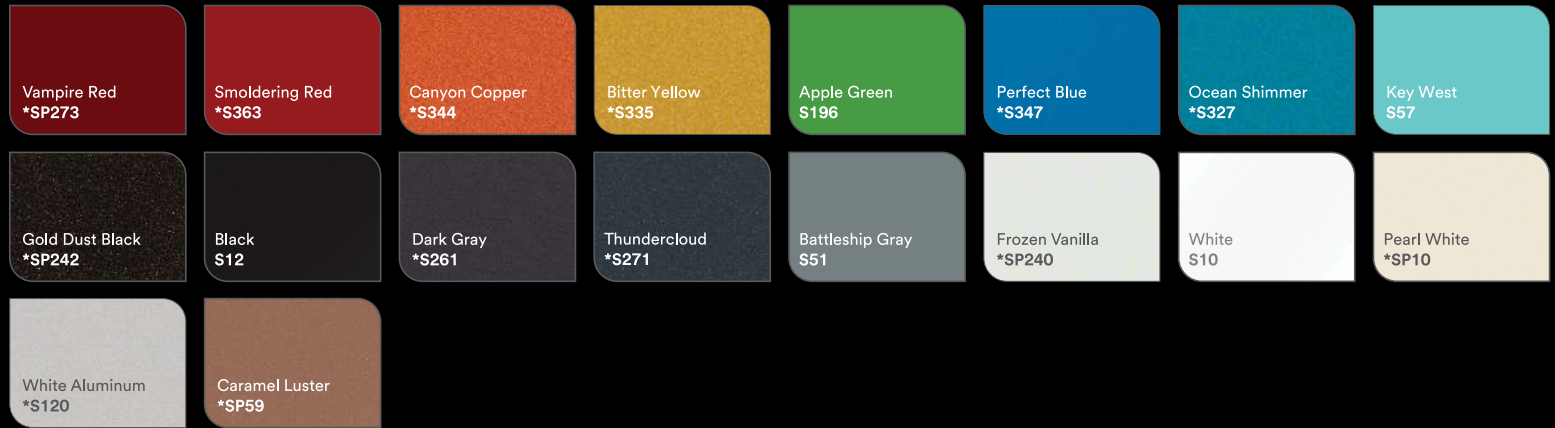

Gloss Light Green
G16

Create a sensation.

Choose from a bold assortment of colors, patterns and textures to design a vehicle wrap that stands out from the crowd.

Gloss

Satin

Textures

Matte

Color Flips