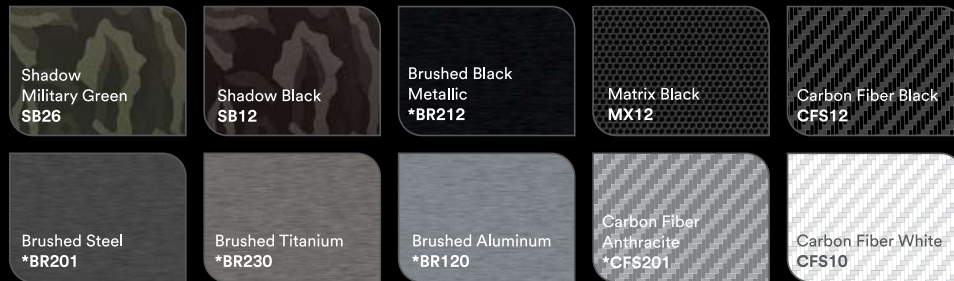

Gloss Light Green
G16

Create a sensation.

Choose from a bold assortment of colors, patterns and textures to design a vehicle wrap that stands out from the crowd.

Gloss

Satin

Textures

Matte

Color Flips